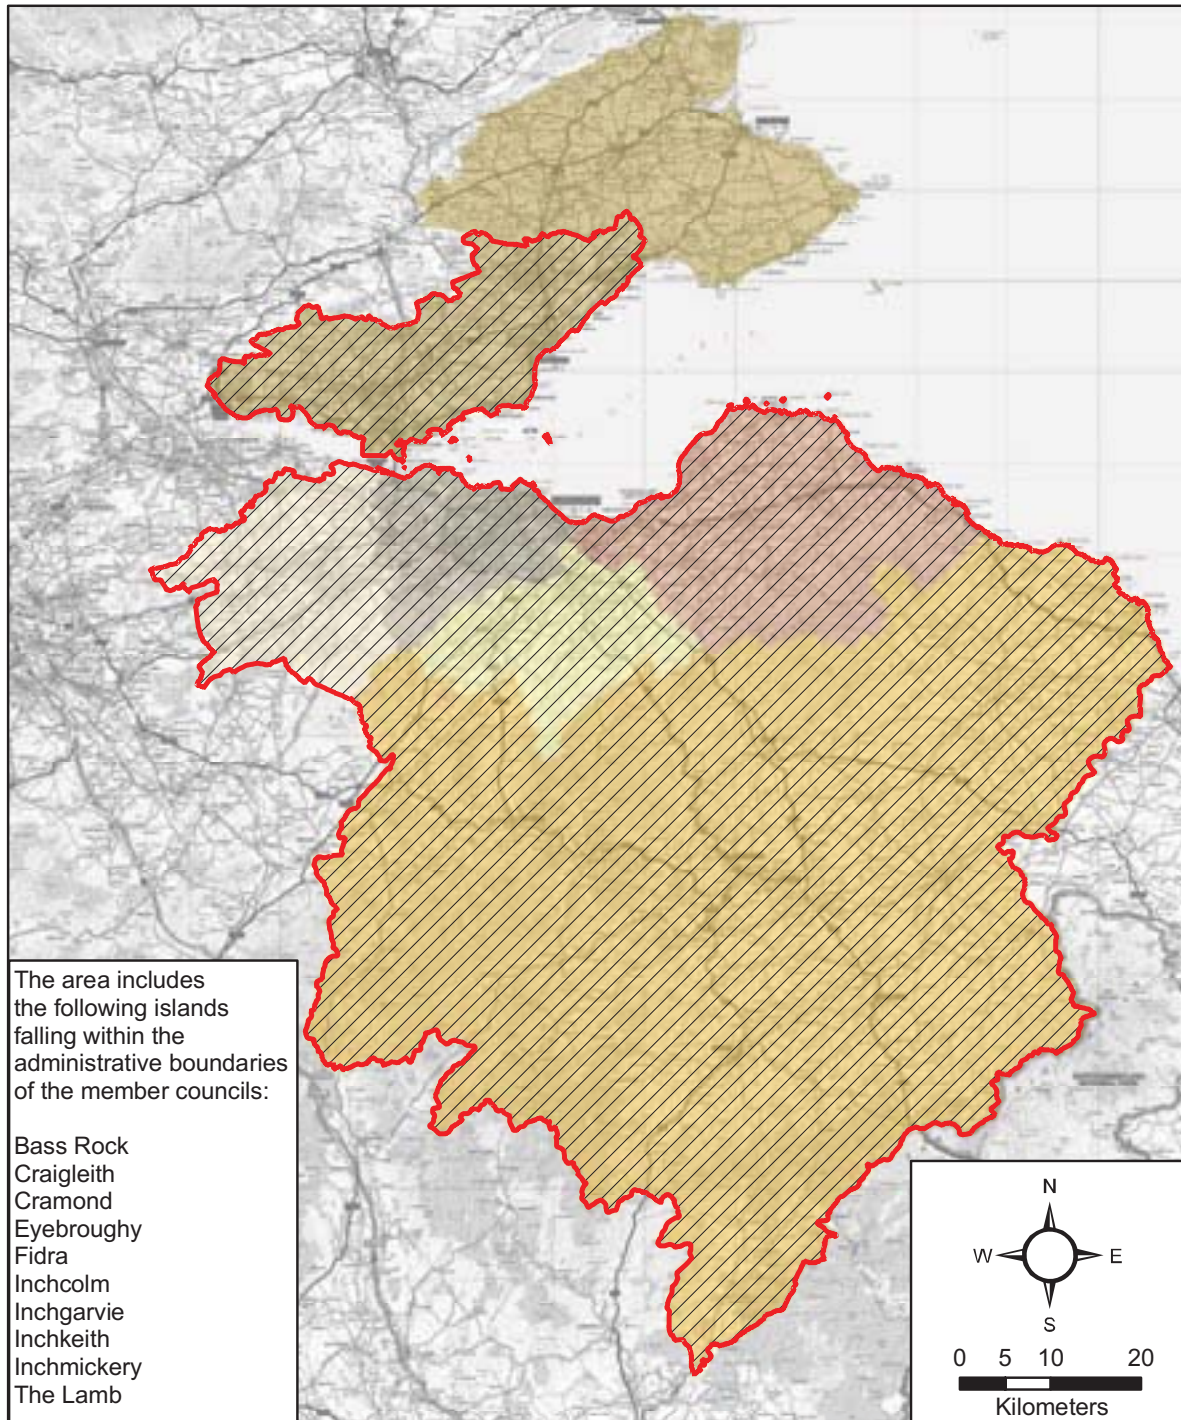

**Map 4: Edinburgh and South East Scotland Strategic Development Plan area**

The area includes the following islands falling within the administrative boundaries of the member councils:

- Bass Rock
- Craigleith
- Cramond
- Eyebroughy
- Fidra
- Inchcolm
- Inchgarvie
- Inchkeith
- Inchmickery
- The Lamb

Legend		
	Strategic Development Plan area	
	Edinburgh, City of	
	East Lothian	
	Scottish Borders	
	Fife	
	Midlothian	
	West Lothian	

Source: The Scottish Government

Due to OS licence conditions you/your agent may only use this map for official business dealings with The Scottish Government. If you wish to use the map for other uses, you must first obtain a separate licence from OS.

Crown Copyright © The Scottish Government 100020540 2008

Produced 07.10.2008